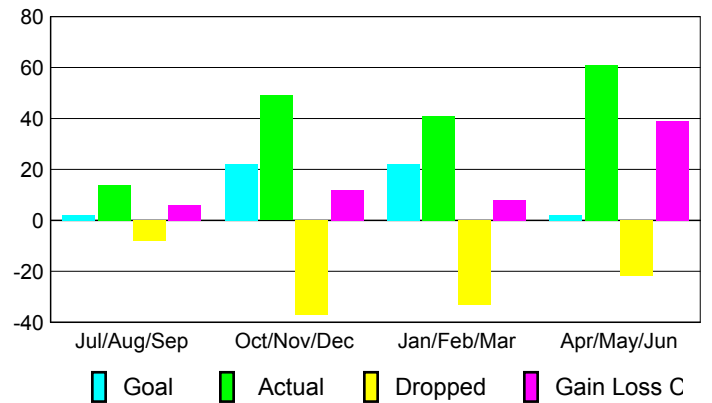

Membership Results 2009-2010

Goal, New, Dropped, Gain/Loss