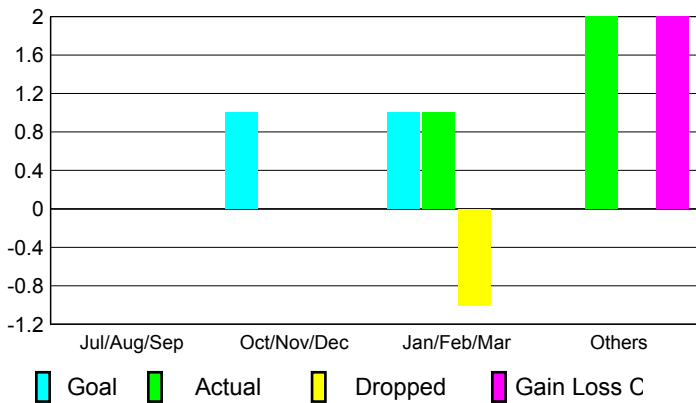

2009-2010 GMT Quarterly Report for District (or Undistricted) **District 415**

GMT: **SALIM J MOUSSAN**

Location: **ALGERIA**

GMT CA: **6**

CLUBS

Club Results
2009-2010

Clubs
2008-2009

Month	New Club Goal	Actual New Clubs	Actual Dropped Clubs	Gain/Loss of Clubs	Gain/Loss of Clubs
Jul/Aug/Sep	0	0	0	0	0
Oct/Nov/Dec	1	0	0	0	1
Jan/Feb/Mar	1	1	-1	0	2
Apr/May/Jun	0	2	0	2	-1
Totals	2	3	-1	2	2

Club Results 2009-2010

Goal, New, Dropped, Gain/Loss

Comparison of Club Gain/Loss

Current Year Compared to the Previous Year

YTD Status Quo Clubs 2009-2010

Status Quo Clubs Compared to Status Quo Members

MEMBERSHIP

Membership Results
2009-2010

Membership
2008-2009

Month	Net Memb Goal	Actual New Memb	Actual Dropped Memb	Gain/Loss of Memb	Gain/Loss of Memb
Jul/Aug/Sep	2	14	-8	6	9
Oct/Nov/Dec	22	49	-37	12	17
Jan/Feb/Mar	22	41	-33	8	33
Apr/May/Jun	2	61	-22	39	-19
Totals	48	165	-100	65	40